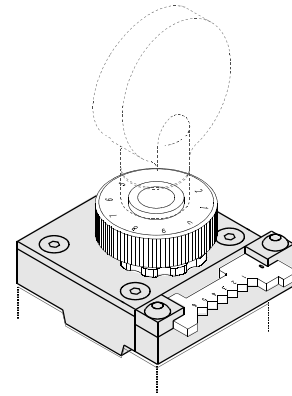

### D709300ZB

Code attachment for ASSA keys  
Dispositivo a codice per chiavi ASSA  
Code-Vorrichtung für ASSA Schlüssel  
Dispositif à code pour clés ASSA  
Dispositivo a código para llaves ASSA

	Code Codice	SILCA Ref.	TWIN orig.	ASS2	ASS2R	ASS7	ASS44	ASS3	ASS12	ASS53	ASS4R	ASS45	ASS52R	RUKO orig.
Plate Piastrina Plättchen Plaqueette Chapeta 	P1	D709304ZB	●											
	P2	D709981ZB		●	●									
	P3	D709982ZB				●	●							
	P4	D709983ZB						●	●					
	P5	D709984ZB								●				
	P6	D709985ZB									●	●		
	P7	D709986ZB											●	
	P8	D710005ZB												●
Cam Camma Camma Cam Cam 	C1	D709987ZB		●	●	●	●	●	●	●	●	●	●	
	C2	D709303ZB	●											
	C3	D710006ZB												●
Cutter Fresa Fräser Fraise Fresa 	P13	D709993ZB	●											●
	P14	D709992ZB		●	●	●	●	●	●	●	●	●	●	