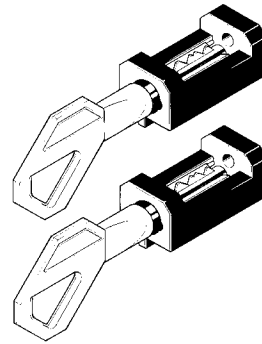

D701817ZB

Adaptors for CAVITH keys
Adattatori per chiavi CAVITH
Adapters für CAVITH Schlüssel
Adaptateurs pour clés CAVITH
Adaptadores para llaves CAVITH

PER:
FOR: