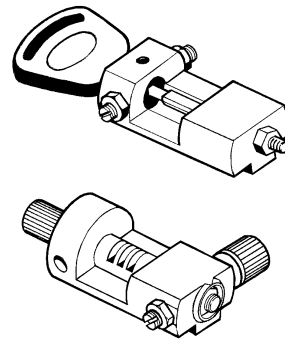

OPTIONAL

D741432ZB

Tracer point TE04
Tastatore TE04
Taster TE04
Palpeur TE04
Palpador TE04
Palpador TE04

D741433ZB

Cutter FE04
Fresa FE04
Fräser FE04
Fraise FE04
Fresa FE04
Fresa FE04

PER:
FOR: