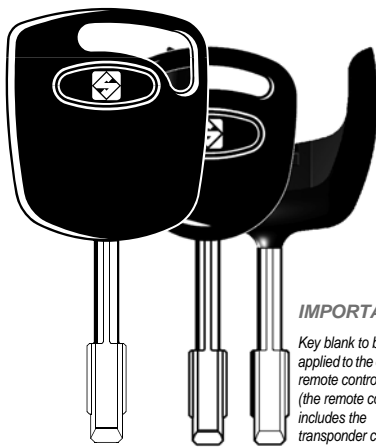

FO21T3

FO21P

FO21AP

**TIBBE (D)
VALEO (F)**

IMPORTANT!

Key blank to be applied to the original remote control (the remote control includes the transponder chip)

OPTIONAL